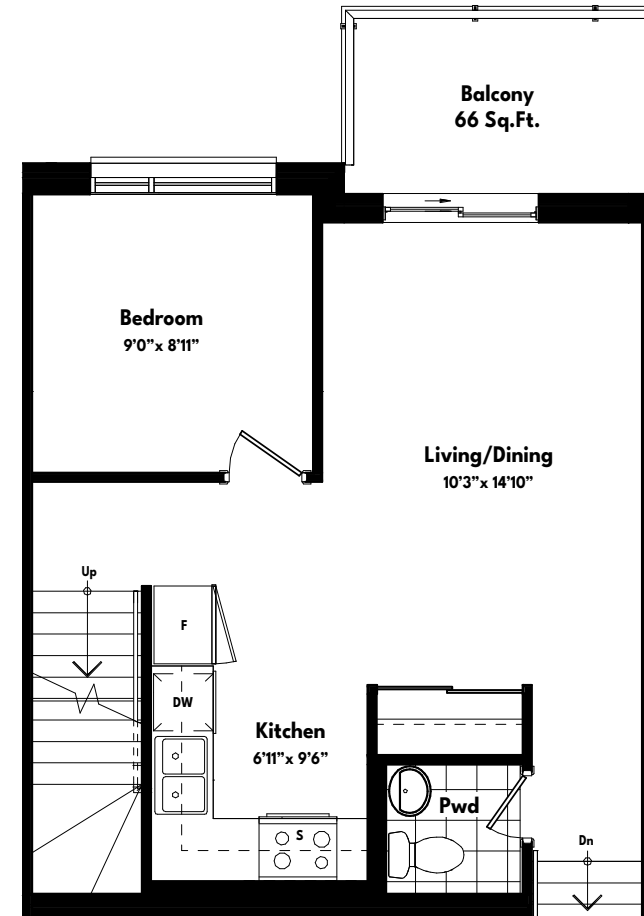

TERRACE COLLECTION 2

Diamond (Interior) - 1,191 Sq.Ft.
 Plus Terrace+Balcony - 408 Sq.Ft.

313	311	309	307	305	303	301	307	305	303	301	312	311	309	307	305	303	301
314	312	310	308	306	304	302	308	306	304	302	314	312	310	308	306	304	302

C **D** **E**

301	302
303	304
305	306
307	308
309	310

B

KEY MAP

UL-2

CROSS-SECTION

MAIN LEVEL

SECOND LEVEL

ENTRANCE LEVEL

ROOFTOP TERRACE

All dimensions are approximate and subject to normal construction variances. Dimensions may exceed the useable floor area. Sizes and specifications subject to change without notice. Suites are sold unfurnished. E.&O.E. Downtown Aura. All rights reserved. June 2023