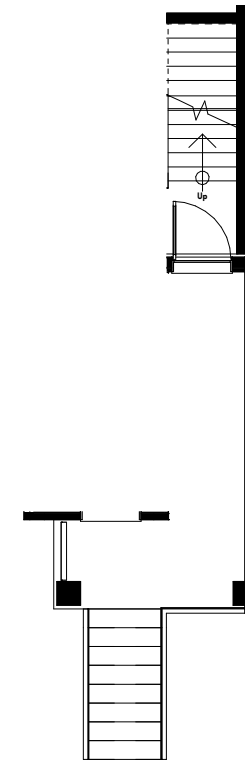

C **D** **E**

301	302
303	304
305	306
307	308
309	310

B

KEY MAP

UL-2

CROSS-SECTION

MAIN LEVEL

SECOND LEVEL

ENTRANCE LEVEL

ROOFTOP TERRACE

All dimensions are approximate and subject to normal construction variances. Dimensions may exceed the useable floor area. Sizes and specifications subject to change without notice. Suites are sold unfurnished. E.&O.E. Downtown Aura. All rights reserved. June 2023