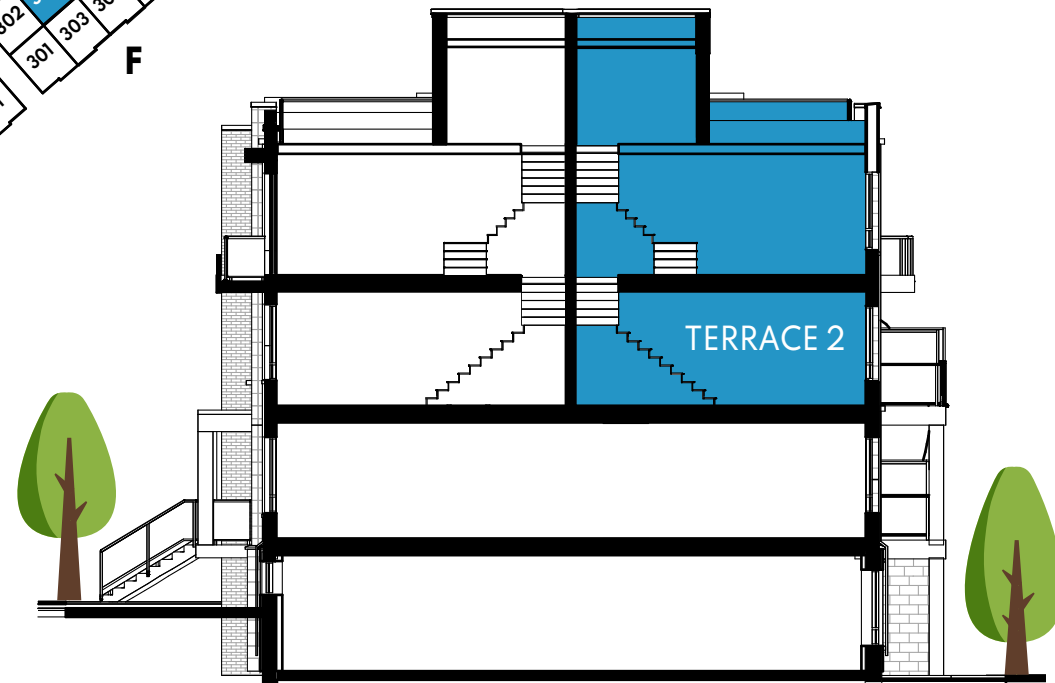

TERRACE COLLECTION 2

Diamond (Interior) - 1,191 Sq.Ft.
 Plus Terrace+Balcony - 408 Sq.Ft.

313	311	309	307	305	303	301	307	305	303	301	312	311	309	307	305	303	301
314	312	310	308	306	304	302	308	306	304	302	314	312	310	308	306	304	302

C **D** **E**

301	302
303	304
305	306
307	308
309	310

B

KEY MAP

UL-2

CROSS-SECTION

MAIN LEVEL

SECOND LEVEL

ENTRANCE LEVEL

ROOFTOP TERRACE

All dimensions are approximate and subject to normal construction variances. Dimensions may exceed the useable floor area. Sizes and specifications subject to change without notice. Suites are sold unfurnished. E.&O.E. Downtown Aura. All rights reserved. June 2023