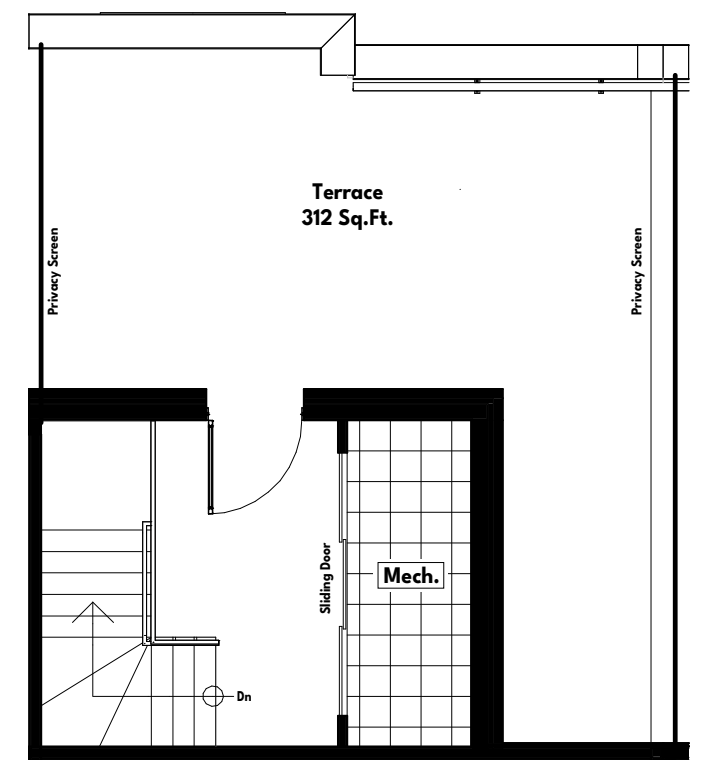

TERRACE COLLECTION 2

Diamond (Interior) - 1,191 Sq.Ft.
 Plus Terrace+Balcony - 408 Sq.Ft.

313	311	309	307	305	303	301	307	305	303	301	312	311	309	307	305	303	301
314	312	310	308	306	304	302	308	306	304	302	314	312	310	308	306	304	302

C **D** **E**

301	302
303	304
305	306
307	308
309	310

B

KEY MAP

UL-2

CROSS-SECTION

MAIN LEVEL

SECOND LEVEL

ENTRANCE LEVEL

ROOFTOP TERRACE

All dimensions are approximate and subject to normal construction variances. Dimensions may exceed the useable floor area. Sizes and specifications subject to change without notice. Suites are sold unfurnished. E.&O.E. Downtown Aura. All rights reserved. June 2023