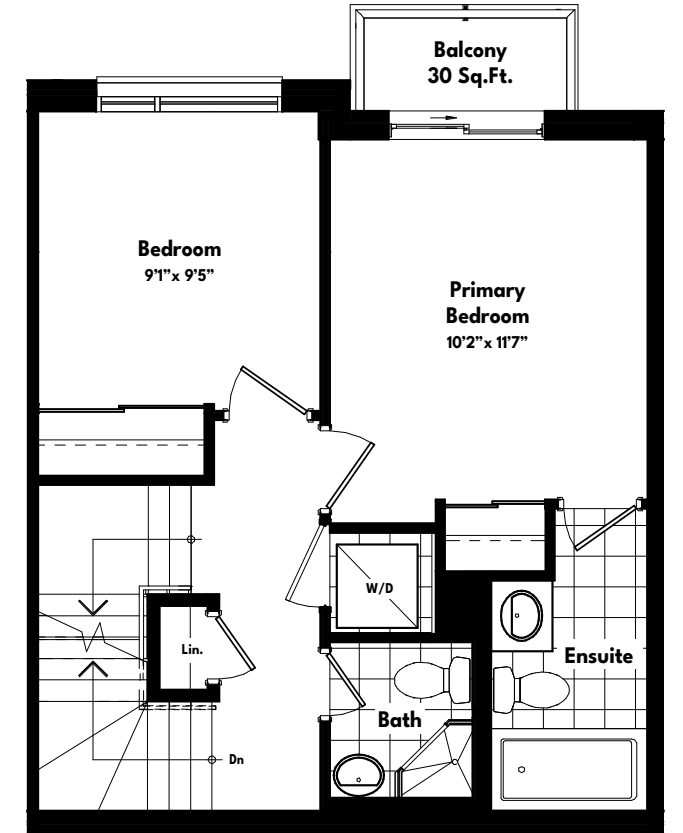

TERRACE COLLECTION 2

Diamond (Interior) - 1,191 Sq.Ft.
 Plus Terrace+Balcony - 408 Sq.Ft.

313	311	309	307	305	303	301	307	305	303	301	312	311	309	307	305	303	301
314	312	310	308	306	304	302	308	306	304	302	314	312	310	308	306	304	302

C **D** **E**

301	302
303	304
305	306
307	308
309	310

B

KEY MAP

UL-2

CROSS-SECTION

MAIN LEVEL

SECOND LEVEL

ENTRANCE LEVEL

ROOFTOP TERRACE

All dimensions are approximate and subject to normal construction variances. Dimensions may exceed the useable floor area. Sizes and specifications subject to change without notice. Suites are sold unfurnished. E.&O.E. Downtown Aura. All rights reserved. June 2023