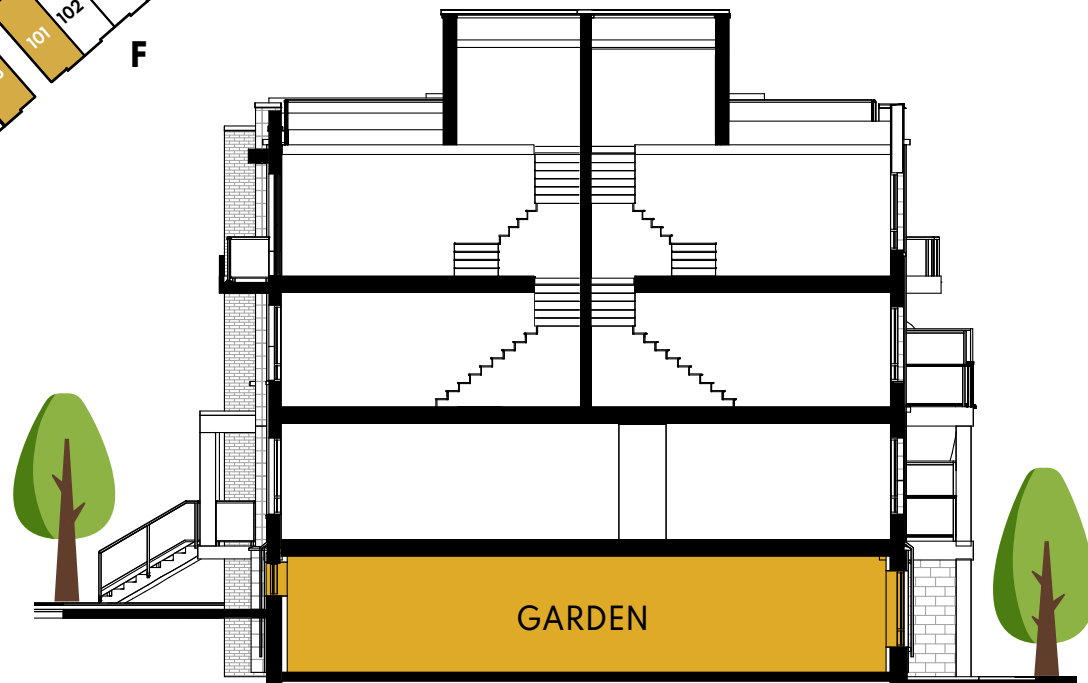

GARDEN COLLECTION

Turquoise (End) - 1,006 Sq.Ft.

Plus Patio - 212 Sq.Ft.

KEY MAP
LU-E/LU-E2

CROSS-SECTION

MAIN LEVEL