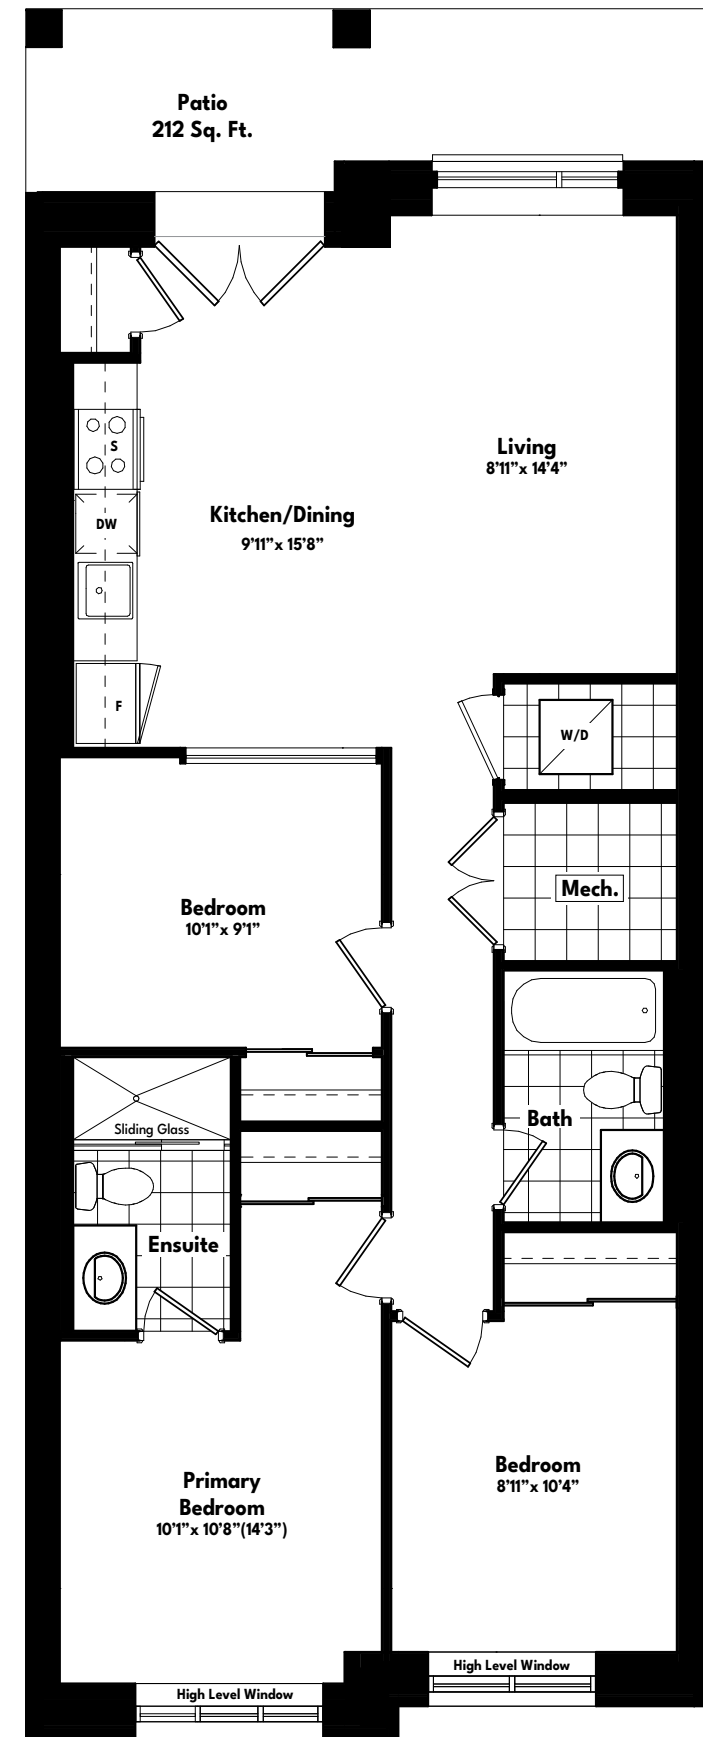

GARDEN COLLECTION

Turquoise (End) - 1,006 Sq.Ft.

Plus Patio - 212 Sq.Ft.

KEY MAP
LU-E/LU-E2

CROSS-SECTION

MAIN LEVEL