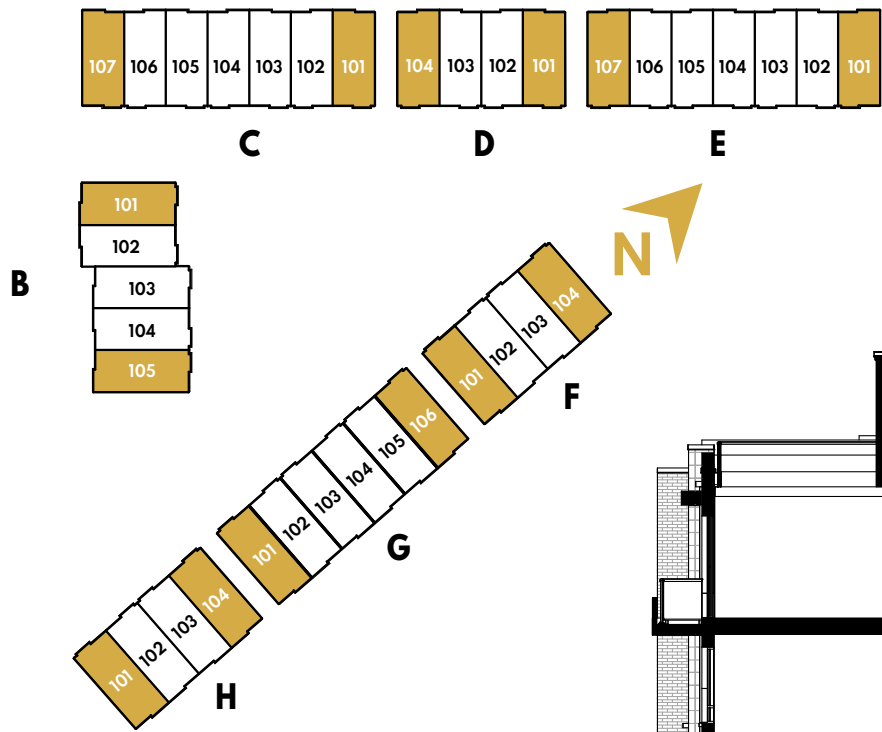

GARDEN COLLECTION

Turquoise (End) - 1,006 Sq.Ft.

Plus Patio - 212 Sq.Ft.

KEY MAP
LU-E/LU-E2

CROSS-SECTION

MAIN LEVEL