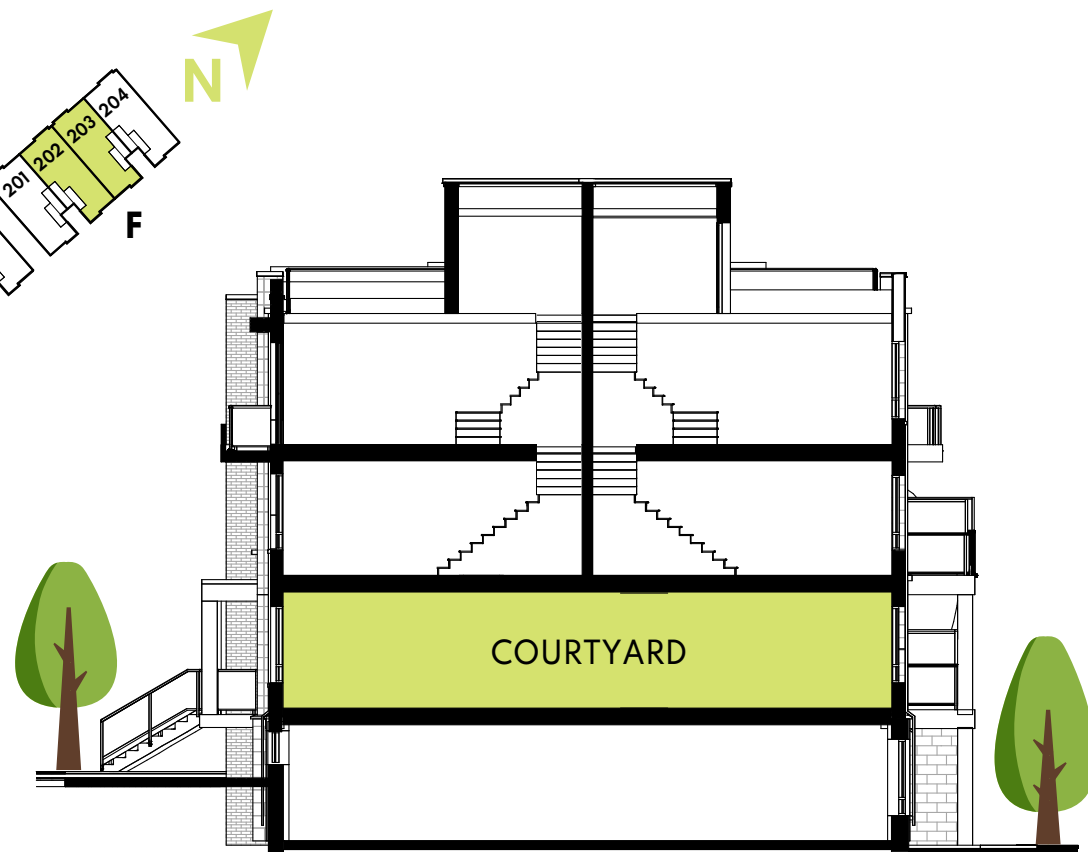

COURTYARD COLLECTION

Amethyst (Interior) - 809 Sq.Ft.

Plus Balcony - 54 Sq.Ft.

KEY MAP

GF

CROSS-SECTION

MAIN LEVEL