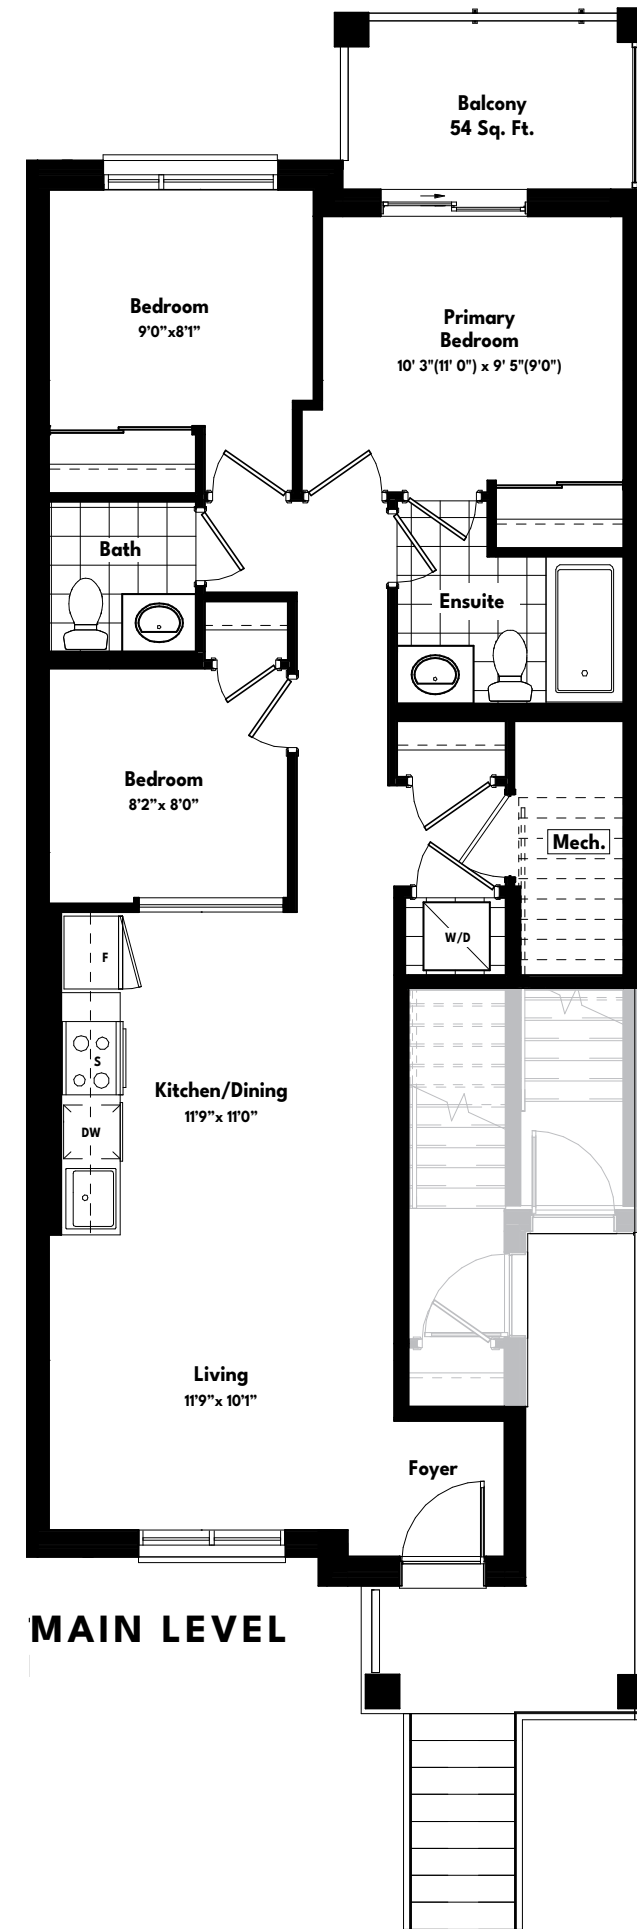

COURTYARD COLLECTION

Amethyst (Interior) - 809 Sq.Ft.

Plus Balcony - 54 Sq.Ft.

KEY MAP

GF

CROSS-SECTION

MAIN LEVEL