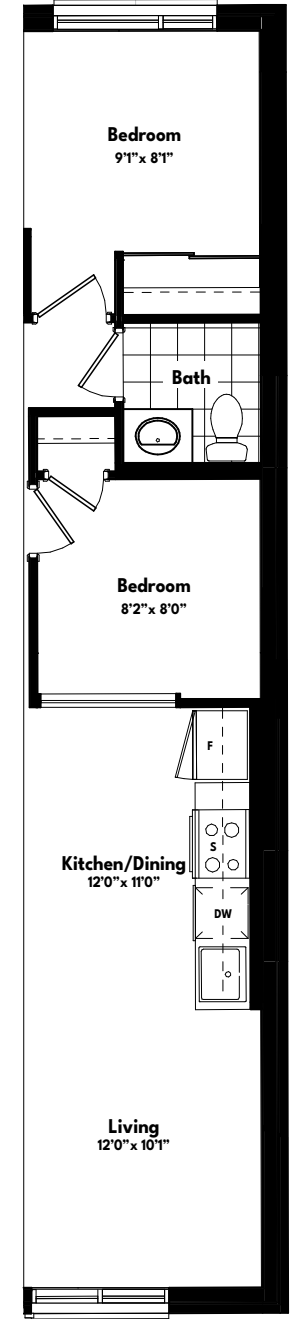

COURTYARD COLLECTION

Emerald (End Unit) - 835 Sq.Ft.

Plus Balcony - 54 Sq.Ft.

KEY MAP
GF-SE/GF-E3/GF-E4

CROSS-SECTION

MAIN LEVEL

END UNIT
GF-E3

INT. END UNIT
GF-E4