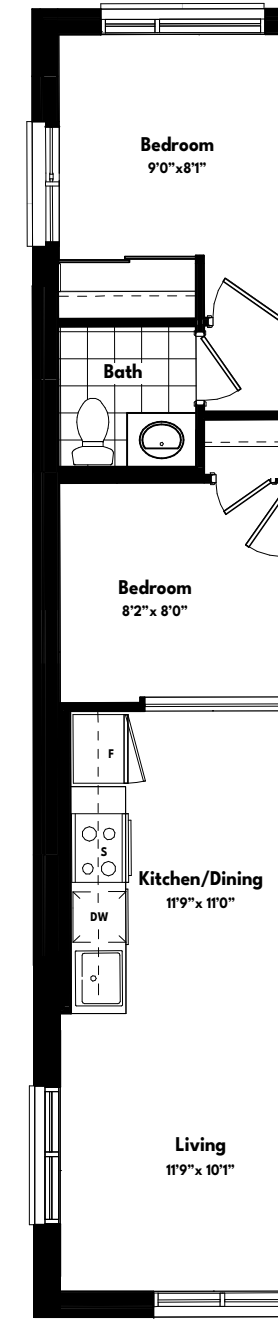

COURTYARD COLLECTION

Emerald (End Unit) - 835 Sq.Ft.

Plus Balcony - 54 Sq.Ft.

KEY MAP
GF-SE/GF-E3/GF-E4

CROSS-SECTION

MAIN LEVEL

END UNIT
GF-E3

INT. END UNIT
GF-E4