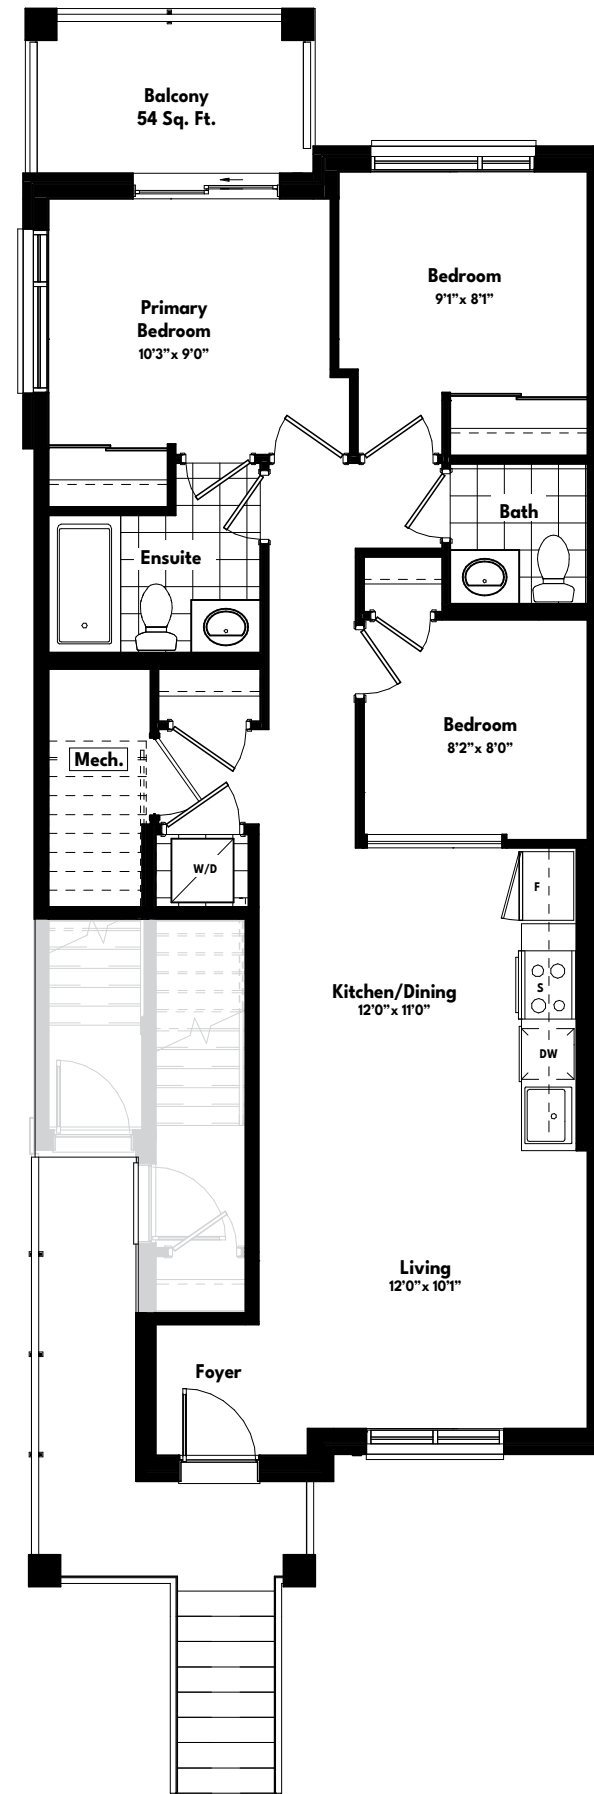

COURTYARD COLLECTION

Emerald (End Unit) - 835 Sq.Ft.

Plus Balcony - 54 Sq.Ft.

KEY MAP
GF-SE/GF-E3/GF-E4

CROSS-SECTION

MAIN LEVEL

END UNIT
GF-E3

INT. END UNIT
GF-E4