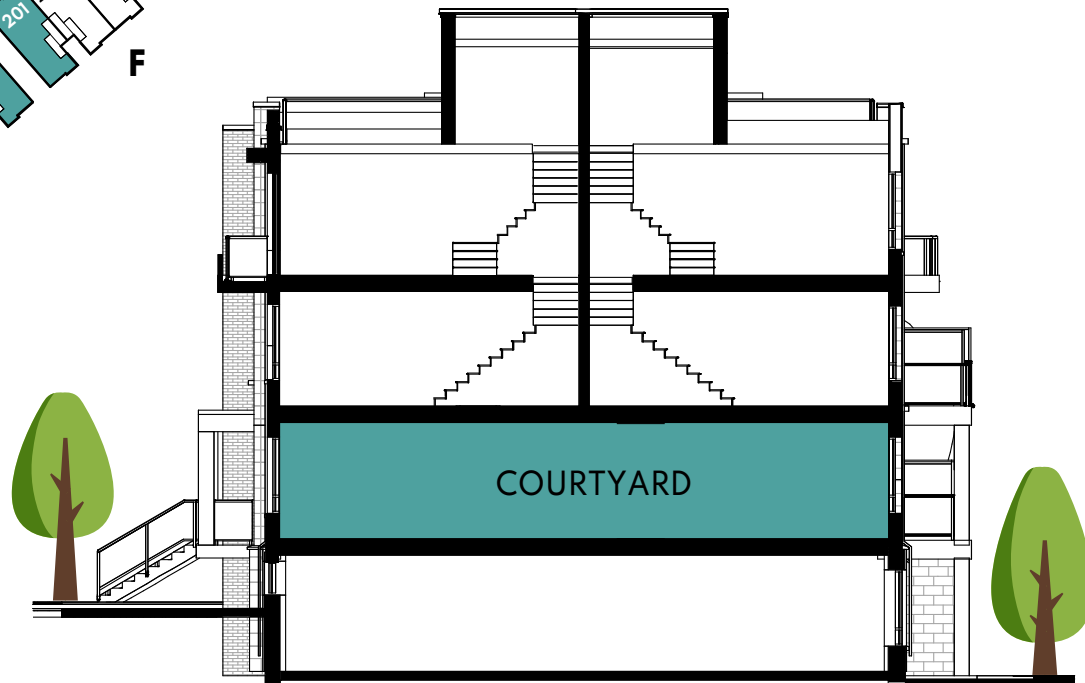

COURTYARD COLLECTION

Emerald (End Unit) - 835 Sq.Ft.

Plus Balcony - 54 Sq.Ft.

KEY MAP
GF-SE/GF-E3/GF-E4

CROSS-SECTION

MAIN LEVEL

END UNIT
GF-E3

INT. END UNIT
GF-E4