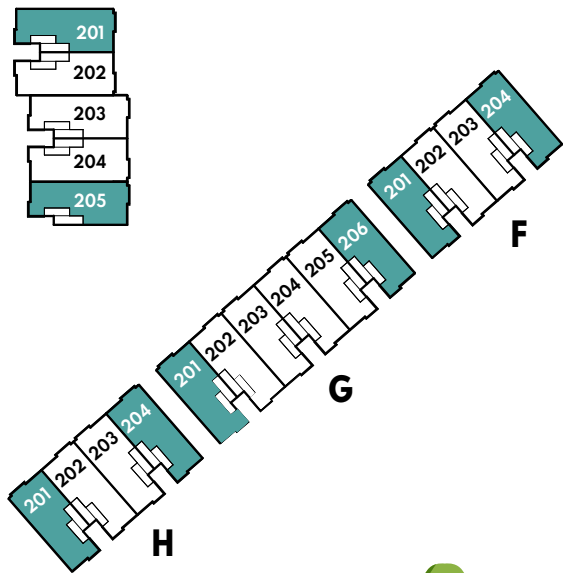

COURTYARD COLLECTION

Emerald (End Unit) - 835 Sq.Ft.

Plus Balcony - 54 Sq.Ft.

KEY MAP
GF-SE/GF-E3/GF-E4

CROSS-SECTION

MAIN LEVEL

END UNIT
GF-E3

INT. END UNIT
GF-E4